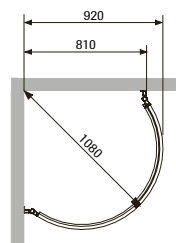

The ingenious pivoting wall profiles give Parant a huge advantage over other corner showers – unique flexibility for a perfect fit in every corner.

Size: Adjustable, see sketches below.  
Height 1850 mm.

## Shower walls

Fixed side wall for installations with Parant Center. Natural anodised aluminium profiles and plain, clear safety glass.

**Wall 50** (Art. 8900 0337)

**Wall 70** (Art. 8900 0340)

Parant. Examples of sizes for fully flexible corner installations.