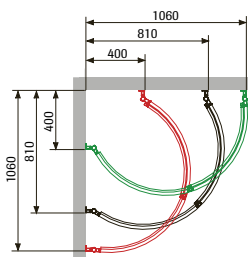

Parant corner shower

(Art. 8900 9100)

Exclusive corner shower with a curved sliding door and front in clear tempered safety glass with natural anodised aluminium profiles. The door runs on soft-suspension, roller-bearing wheels for smooth, silent operation and has magnetic strips for reliable, watertight closing. Optional right-hand/left-hand access: opening 600 cm.

The ingenious pivoting wall profiles give Parant a huge advantage over other corner showers – unique flexibility for a perfect fit in every corner.

Size: Adjustable, see sketches below.
Height 1850 mm.

Parant Center

(Art. 8900 9102)

As above but with centre access and slightly higher walls (1900 mm). You can combine Parant Center with shower walls to give you even greater flexibility to customise your own shower design. See the suggestions below.

Shower walls

Fixed side wall for installations with Parant Center. Natural anodised aluminium profiles and plain, clear safety glass.

Wall 50 (Art. 8900 0337)

Wall 70 (Art. 8900 0340)

Parant. Examples of sizes for fully flexible corner installations.