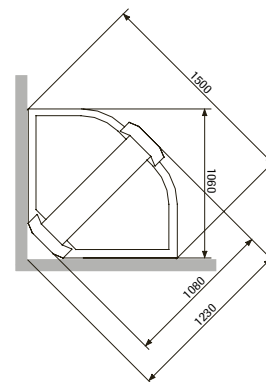

EQUIPMENT – TYLÖ FELICITY PREMIUM:

Ceiling shower with light and rain function • Illuminated water cascade • 4 massage nozzles for your back and 2 in front • Hand shower • Steam generator • Folding seat with backrest/bench • Floor tray • Roof • Doors and walls in 6 mm tempered safety glass • Front column in teak with chrome trim