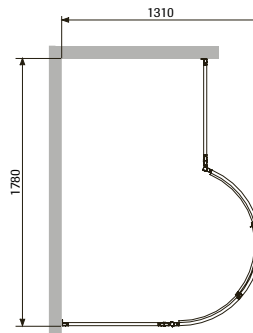

Parant Center + 2 x Wall 70
+ 2 x SP Linking strip.