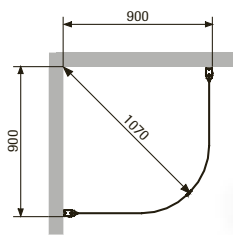

Swing (Art. 8900 9125)

Swing is ideal where space is at a premium. Two elegantly curved door sections in 6 mm tempered safety glass. Adjustable aluminium side posts wide enough to allow room for the passage of surface-mounted pipes. The door sections open both inwards and outwards, and stay put automatically at the chosen position. By folding the doors in when the shower is not in use, you free up the maximum amount of floor space.

IMPORTANT! As this shower has no floor-seal it is recommended primarily for shower rooms where the floor slopes towards a waste outlet. As there is no threshold the shower is practical for disabled people.

Size: 900 x 900 mm, height 1900 mm.