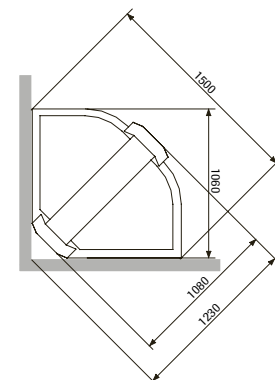

EQUIPMENT – TYLÖ FELICITY MIDI:

Ceiling shower with light and rain function • 4 massage nozzles for your back • Hand shower
Steam generator • Folding seat with backrest/bench • Floor tray • Roof • Doors and walls in 6 mm tempered safety glass • Front column in white with chrome trim