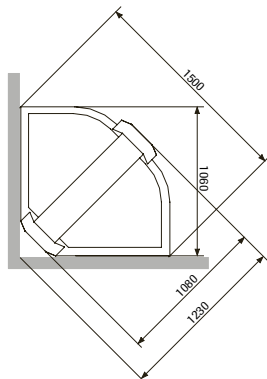

The ceiling shower and the hand-held shower are both operated from a thermostatically controlled mixer tap mounted on the service column – a practical solution when you want to start the shower without getting wet. Here too is the control panel for regulating bathing temperature, time and lighting.

The design is a study in restrained elegance, where the tone is set by the aluminium front column in a warm shade of anodised aluminium. The tempered glass doors have generous aluminium handles which also double as towel rails. The 6 mm thick tempered safety glass in the rear walls contributes to the sturdy, steamtight construction. And, thanks to its twin doors, Tylö Felicity gives you plenty of options when planning a functional bathroom layout.

The unique, patented floor tray construction combines a low step-in height with a water trap and adjustable wastepipe. The design also improves flexibility when placing the shower and adjusting the height from above.

Tylö Felicity Basic comes ready for simple connection to the water supply. For connection to the electricity supply you will need two 10 amp fuses. The in-built generator (max 4.5 kW) is convertible between 230 V~ and 400 V2N~. Recommended water pressure 4 bar and 50 litres/minute.

Tylö Felicity Basic (Art. 9607 4500)

Size: 1060 x 1060 mm, exterior height 2205 mm, interior height 2010 mm.

EQUIPMENT – TYLÖ FELICITY BASIC:

Ceiling shower • Hand shower • Steam generator • Folding seat • Floor tray • Roof
Doors and walls in 6 mm tempered safety glass • Front column in anodised aluminium