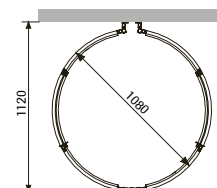

2 x Parant Center +
1 x SP Linking strip.