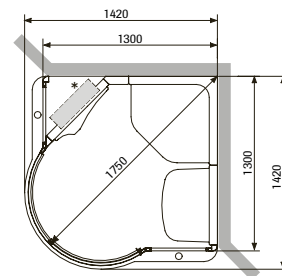

Tylette Centre hydro-steam cabinet

Generously equipped with steam bath, tropical cloudburst, cascade, body massage and shower functions – packaged in a stunningly attractive design.

The elegantly curved, tempered glass front has a space-saving sliding door that can be fitted to open left or right and gives a full 60 cm access width. The door may be hung on the right- or left-hand side. Two comfortable seats, one placed in the cor-

ner, are integrated into the wall sections, and all the connections for water and electricity, together with the steam generator are hidden behind the large mirrored wall. The cabinet can be angled to facilitate installation, but it is not possible to install this particular model mirror fashion. It comes complete with decorative halogen lighting inside and out.

Designed for corner installation. Connect to electricity (min. 10A), water supply and drainage. The steam generator

(4.5 kW) is convertible between 230V~ and 400 V2N~. Minimum water pressure: 2.5 bar. Run-off capacity: 50 litres per minute.

Tylette Centre (Art. 9607 3300)
White walls. Size: 1420 x 1420 mm, height 1980 mm.

Floor decking (Art. 9005 9020)
Optional extra: exclusive teak decking, specially made to fit the dimensions of Tylette Centre.

*Integral steam generator