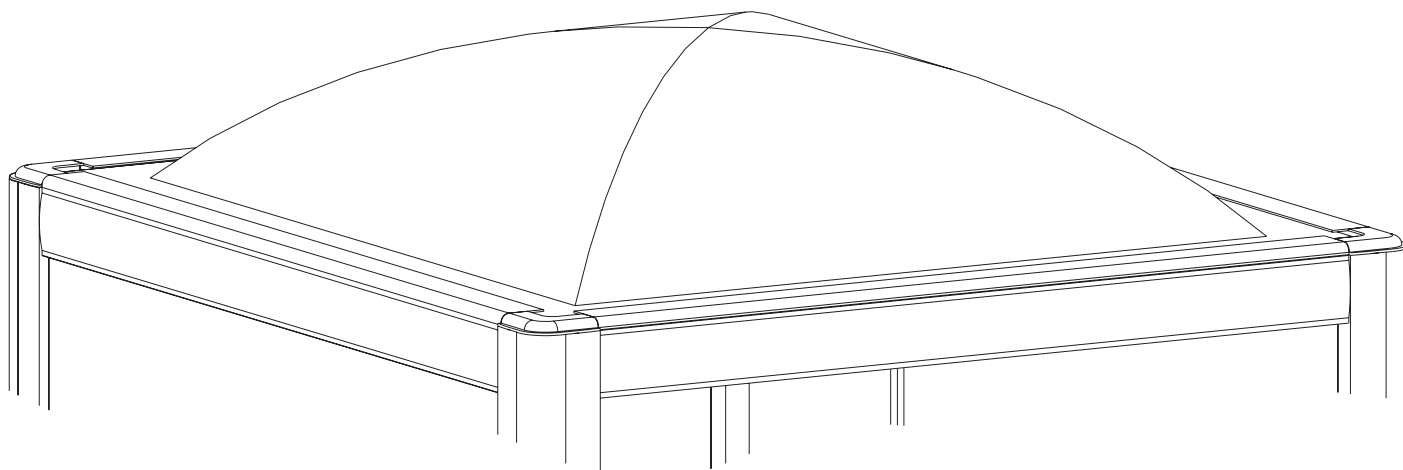

## Shower

Kupol 90 / Dome 90  
Kuppel 90 / Dôme 90  
Koepel 90 / Cúpula 90

Manufactured by TYLÖ AB

Svarvaregatan 6, 302 50 Halmstad, Sweden

Tel +46-35 10 00 80, Fax +46-35 10 25 80

E-mail: Info@tylo.se, Internet: www.tylo.se