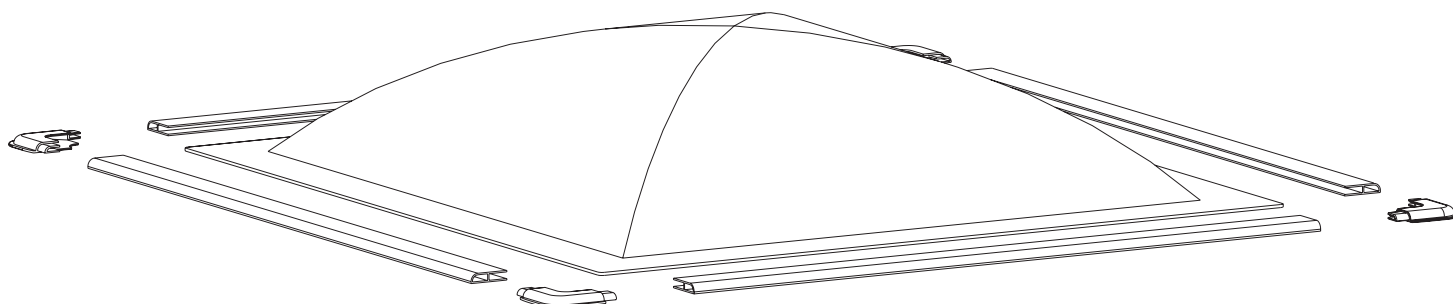

## Shower

Kupol 90 / Dome 90  
Kuppel 90 / Dôme 90  
Koepel 90 / Cúpula 90

Manufactured by TYLÖ AB

Svarvaregatan 6, 302 50 Halmstad, Sweden

Tel +46-35 10 00 80, Fax +46-35 10 25 80

E-mail: Info@tylo.se, Internet: www.tylo.se